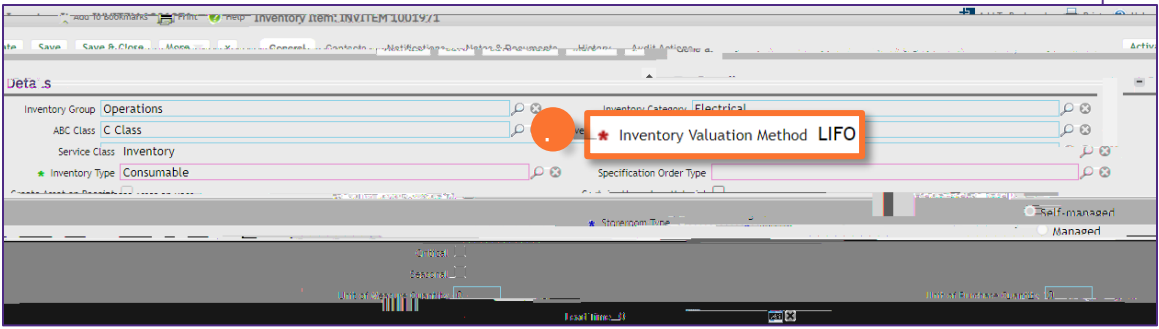

2

2

Item Name	Item ID	Spec Name	Spec ID	ABC Class
Contains	Contains	Contains	Contains	Contains

WAREHOUSE

MANAGE INVENTORY ADJUSTMENT (UOM CONVERSION ONLY)

3

wa (C) 1.3 (B. (C) 91.4 () 1.w ()

WAREHOUSE

MANAGE INVENTORY ADJUSTMENT (UOM CONVERSION ONLY)

5

S M W :
C L a UOM

Inventory Valuation Method LIFO, UOM

6

S M W :
A UOM , E a a a a a a a a .

WAREHOUSE

MANAGE INVENTORY ADJUSTMENT (UOM CONVERSION ONLY)