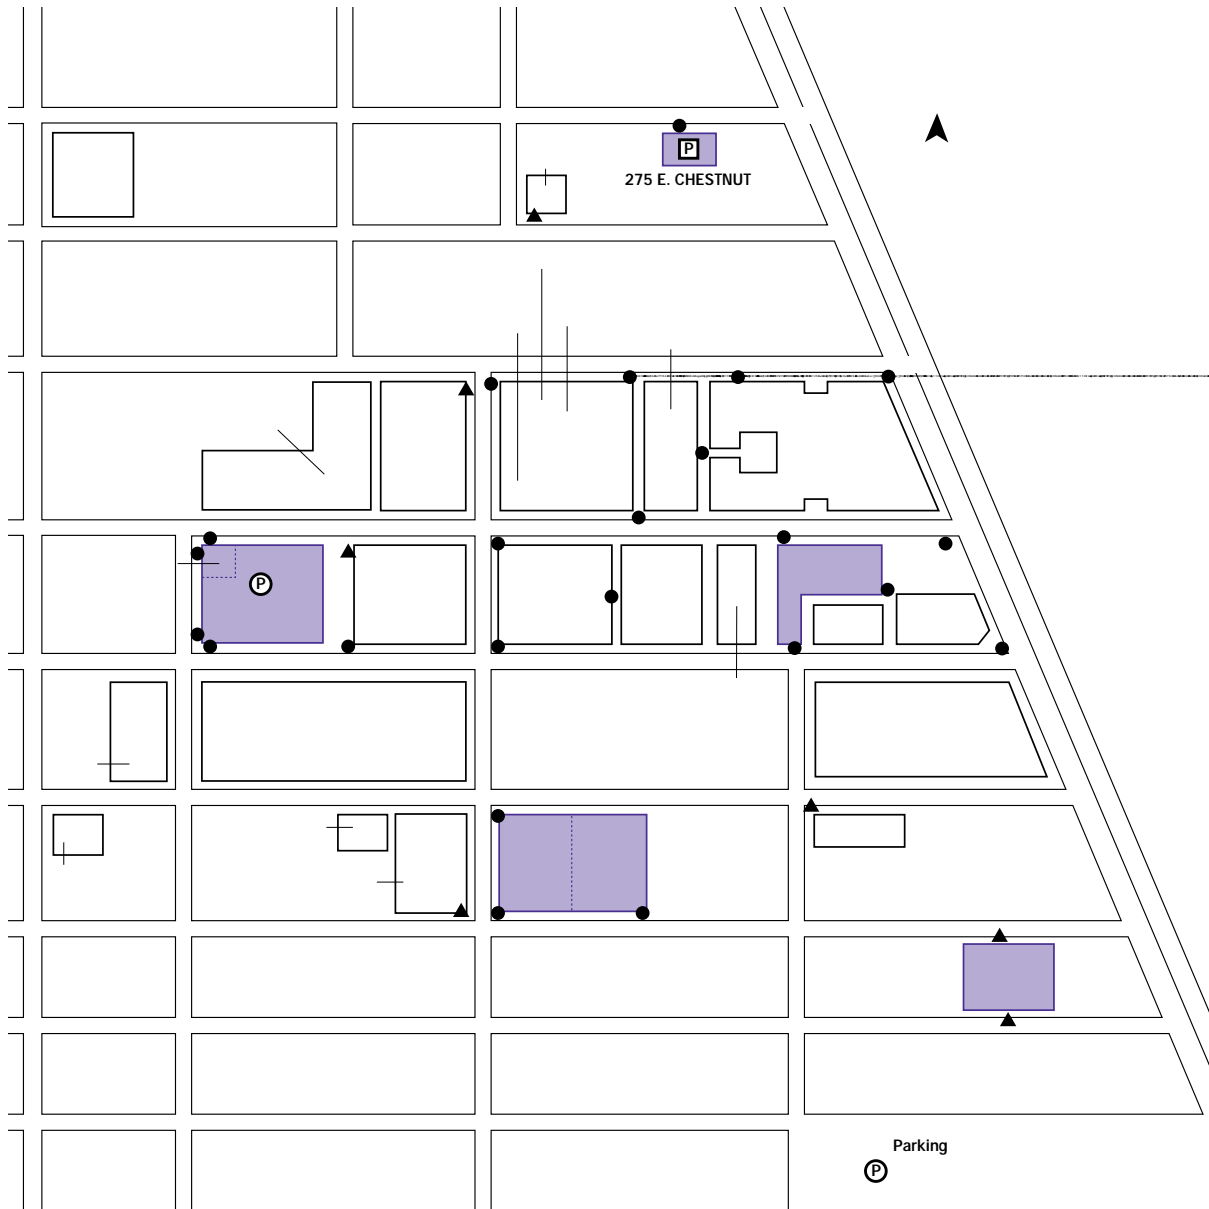

PARKING ADMINISTRATION

University and its affiliates, including employees,

CHICAGO CAMPUS PERMIT-ELIGIBLE PARKING FACILITIES

Abbott Lot (Formerly A Lot)

Huron Superior (Formerly C Lot)
Parking A

Erie Ontario (Formerly D Lot)
Parking C & D

275 East Chestnut (Formerly E Lot)

441 East Ontario

University Services

Off ce Hours

PERMIT TYPES